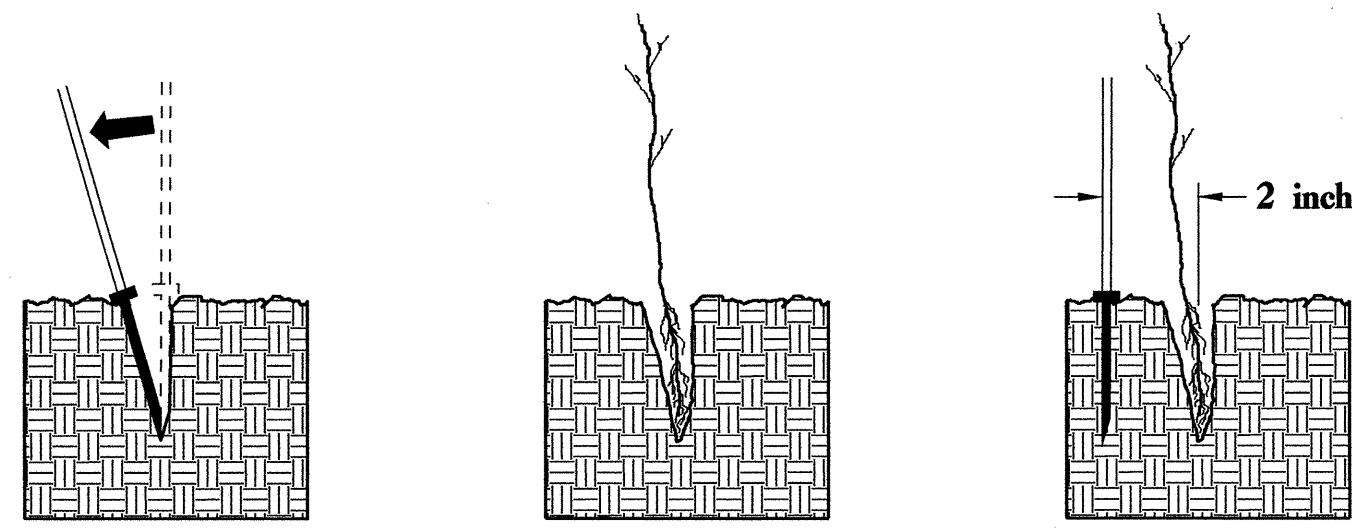

#### HEALING IN

1. Locate a healing-in site in a shady, well protected area.
2. Excavate a flat bottom trench 12 inches deep and provide drainage.

3. Backfill the trench with 2 inches well rotted sawdust. Place a 2 inch layer of well rotted sawdust at a sloping angle at one end of the trench.

4. Place a single layer of plants against the sloping end so that the root collar is at ground level.

5. Place a 2 inch layer of well rotted sawdust over the roots maintaining a sloping angle.

6. Repeat layers of plants and sawdust as necessary and water thoroughly.

#### DIBBLE PLANTING METHOD USING THE KBC PLANTING BAR

1. Insert planting bar as shown and pull handle toward planter.
2. Remove planting bar and place seedling at correct depth.
3. Insert planting bar 2 inches toward planter from seedling.