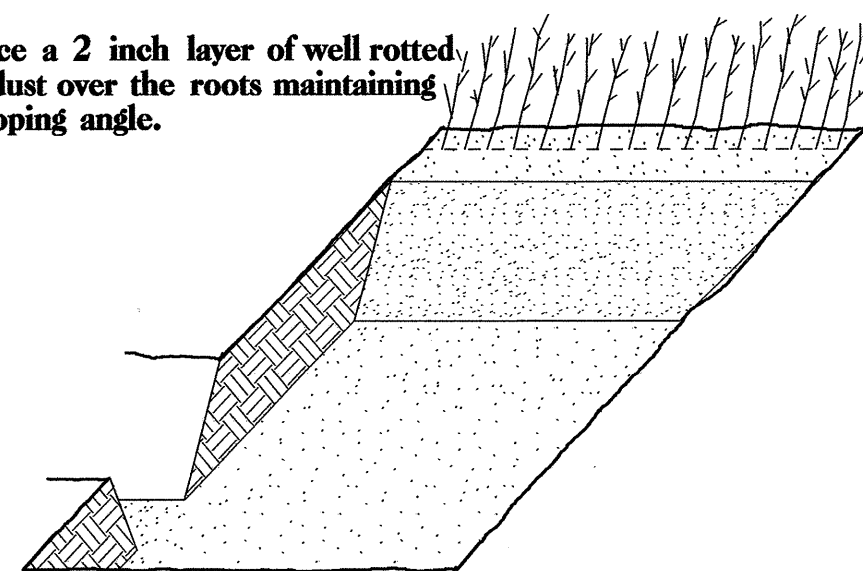

### SEEDLING / LINER BAREROOT PLANTING DETAIL

#### HEALING IN

1. Locate a healing-in site in a shady, well protected area.
2. Excavate a flat bottom trench 12 inches deep and provide drainage.

3. Backfill the trench with 2 inches well rotted sawdust. Place a 2 inch layer of well rotted sawdust at a sloping angle at one end of the trench.

4. Place a single layer of plants against the sloping end so that the root collar is at ground level.

5. Place a 2 inch layer of well rotted sawdust over the roots maintaining a sloping angle.

6. Repeat layers of plants and sawdust as necessary and water thoroughly.

## REFORESTATION

- TREE REFORESTATION SHALL BE PLANTED 6 FT. TO 10 FT. ON CENTER, RANDOM SPACING, AVERAGING 8 FT. ON CENTER, APPROXIMATELY 680 PLANTS PER ACRE.