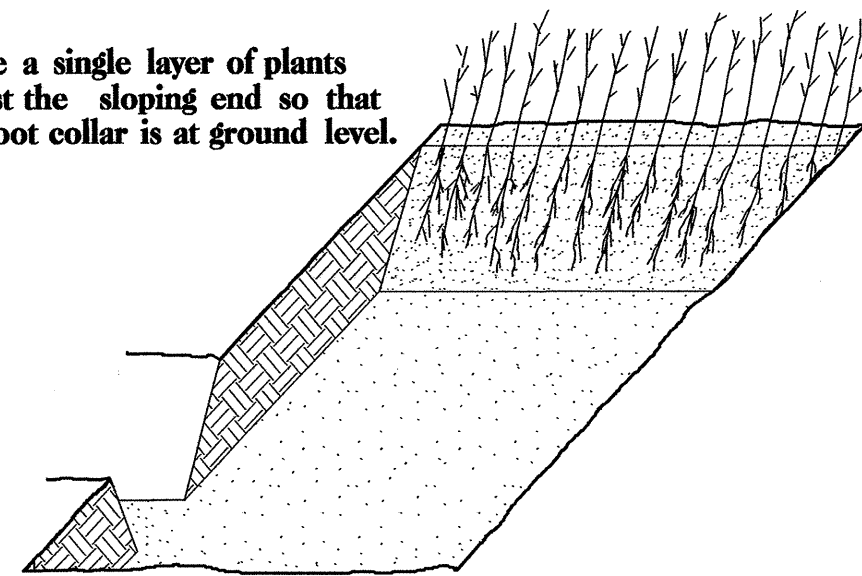

### SEEDLING / LINER BAREROOT PLANTING DETAIL

#### HEALING IN

1. Locate a healing-in site in a shady, well protected area.
2. Excavate a flat bottom trench 12 inches deep and provide drainage.

3. Backfill the trench with 2 inches well rotted sawdust. Place a 2 inch layer of well rotted sawdust at a sloping angle at one end of the trench.

4. Place a single layer of plants against the sloping end so that the root collar is at ground level.

5. Place a 2 inch layer of well rotted sawdust over the roots maintaining a sloping angle.

6. Repeat layers of plants and sawdust as necessary and water thoroughly.

## REFORESTATION

- TREE REFORESTATION SHALL BE PLANTED 6 FT. TO 10 FT. ON CENTER, RANDOM SPACING, AVERAGING 8 FT. ON CENTER, APPROXIMATELY 680 PLANTS PER ACRE.